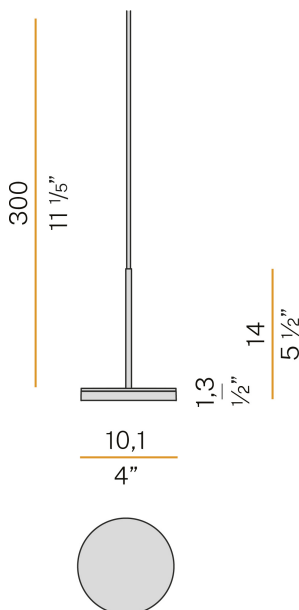

PANZERI

Bella

24V DC

M05330.011.0510

titanium

Data sheet

CODE	M05330.011.0510
SYSTEM POWER CONSUMPTION	4,5W
EFFICACY	97lm/W
LIGHT SOURCE	LED
LIGHT SOURCE LIFETIME	L80 (B10) 70.000h
COLOUR TEMPERATURE	2700K Ra>90
LIGHT DISTRIBUTION	diffused
POWER SUPPLY	24V DC
DRIVER	remote not included
NOMINAL LUMINOUS FLUX	460lm
LUMEN OUTPUT	388lm
EFFICIENCY	84.3%
WEIGHT	0,22 Kg
PROTECTION DEGREE	IP40
COLOUR TOLLERANCES	SDCM 3
PACKING DIMENSIONS (CM)	13,0 x 24,0 x 12,0

Multiple suspension lighting fixture for interiors, with indirect light emission.
Die-cast aluminium structure in white, black, bronze, mat brass or titanium polyacrylic paint.
Modelled acrylic diffuser with mat finish.
Pickled sheet metal closing disk in polyacrylic paint.
Suspension kit with rod in brass tube in polyacrylic paint.
3m (118,1") long suspension and power cable in transparent PVC.
Provided without power canopy, complete with cable clamp on the cable's free extremity.

Technical drawing

Polar diagram

PANZERI

Bella

Accessories / structure

YPL05207.015

Ivory pleated fabric lampshade, simple snap installation.